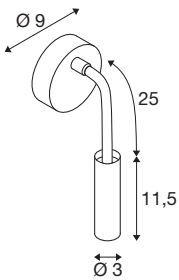

KARPO GOOSE

black wall-mounted light, 5.8W 3000K 40°

The KARPO light series is available in white and black. It has a spot in the shape of a cylinder that can be individually aligned via a flex arm. The pivot and rotation range of the flexible arm result in countless possibilities for pinpoint accent lighting or as a reading light, not only in living rooms and bedrooms but also in hotel rooms, restaurants and cafés. The integrated premium LEDs ensure high energy efficiency. Furthermore, the light has a high colour reproduction index of 90 and is dimmable via a switch on the light head. The light allows direct connection to a 230V mains voltage.

Tekniske data

Item no.	1006162
IP klasse	IP20
Montering	Surface
Monterings detaljer	Wall
Dæmpbar	Ja
Dæmpningstype	Switch Dimmable
Primær spænding	220-240V ~50/60Hz
Sekundær strøm / spænding	12V
IP Tæthedegrad	I
Watt	5.8 W
Min omgivelsestemperatur	-20 °C
Max omgivelsestemperatur	40 °C
Lumen	380 lm
Farvetemperatur	3000 Kelvin
Spredningsvinkel	40 °
Farve	matt black
CRI	90
LXXBXX-data	L70B50
Længde	11.5 cm
Diameter	3 cm
Nettovægt	0.448 kg
Bruttovægt	0.638 kg

Lyskilde

916523		BIG WHITE side	382
--------	---	----------------	-----