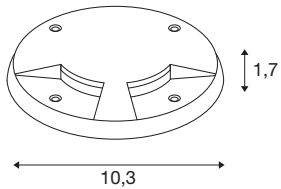

SMALL PLOT

stainless steel 2-slot cover

The LED PLOT module is used for effect and orientation lighting in outdoor areas. Not only in the colour stainless steel, the decorative component can convince with its high quality.

Tekniske data

Item no.	1006173
Montering	Surface
Monterings detaljer	Ground
Farve	matt stainless steel
Højde	1.7 cm
Diameter	10.3 cm
Nettovægt	0.341 kg
Bruttovægt	0.388 kg
BIG WHITE side	851