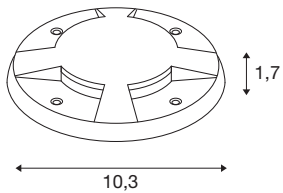

## SMALL PLOT

### anthracite 4-slot cover

LED PLOT is the module for effect and orientation lighting in outdoor areas. In anthracite, the decorative component convinces with its high quality.

### Tekniske data

Item no.	1006176
Montering	Surface
Monterings detaljer	Ground
Farve	matt anthracite
Højde	1.7 cm
Diameter	10.3 cm
Nettovægt	0.12 kg
Bruttovægt	0.175 kg
BIG WHITE side	851