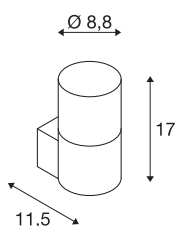

GRAFIT E27 round

anthracite wall-mounted light

The GRAFIT wall-mounted light made of aluminium profile convinces with its special effect. The lampshades consist of a satinised acrylic in a grey smoked glass look, which however disappears when switched on. The IP44 protection class makes it ideal for outdoor use. The GRAFIT family includes other wall lights and poles in different heights. In addition to the round shapes, edged models are also available. All versions can be equipped with E27 lamps in individual light colours. The poles can be used universally due to the open cable end. An optional ground spike is available for easy assembly.

Tekniske data

Item no.	1006178
Sokkel	E27
Antal fatninger	1
IP klasse	IP44
IK Vandalklasse	IK02
Montering	Surface
Monterings detaljer	Wall
Primær spænding	220-240V ~50/60Hz
IP Tæthedegrad	I
Watt	11 W
Min omgivelsestemperatur	-20 °C
Max omgivelsestemperatur	45 °C
Farve	matt anthracite
Bredde	8.8 cm
Højde	17 cm
Dybde	11.5 cm
Nettovægt	0.538 kg
Bruttovægt	0.714 kg
BIG WHITE side	742