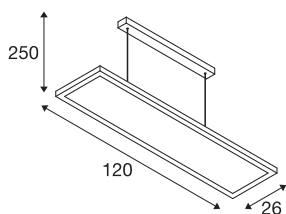

WORKLIGHT PD

Pendant light silver 57W 5000lm 4000K CRI80 80° DALI

The silver WORKLIGHT PD can handle any requirements for modern workplace lighting. With an integrated LED light, 5000 lumen, $UGR \leq 19$ and 4000 Kelvin, this aluminum pendant light emits a neutral white light, which is ideal for enhanced productivity. The light is already equipped with pendant suspensions and a ceiling rose and is thus ready for direct connection to a 200 V mains power supply. With an LED lifespan of 50,000 hours, it is also extremely sustainable.

Tekniske data

Item no.	1006345
Antal lysåbninger	2
IP klasse	IP20
IK Vandalklasse	IK02
Slagfæsthed	0.2 Joule
Montering	Surface
Monterings detaljer	Ceiling
Dæmpbar	Ja
Dæmpningstype	DALI
Primær spænding	200-240V ~50/60Hz
Sekundær strøm / spænding	1550mA
IP Tæthedegrad	I
Watt	57 W
Min omgivelsestemperatur	-20 °C
Max omgivelsestemperatur	45 °C
Lumen	5000 lm
Farvetemperatur	4000 Kelvin
Spredningsvinkel	80 °
Farve	matt silver
CRI	80
UGR ≤	19
LXXBXX-data	L80B10

Lyskilde

916322	
916564	

Længde	120 cm
Bredde	26 cm
Højde	3 cm
Pendellængde	250 cm
Nettovægt	5.656 kg
Bruttovægt	7.757 kg
BIG WHITE side	288