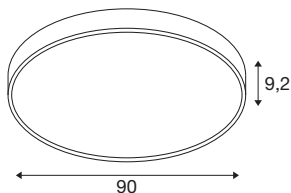

MEDO® PRO 90

ceiling-mounted light, round, 3000/4000K, 75W, DALI, Touch, 70°, UGR<19, DC, black

With MEDO® PRO DC, you benefit from all the technical advantages of the prismatic MEDO® PRO version with UGR<19. It is DALI controllable and impresses with its service life of L80B10@50,000h, eligible energy efficiency from 120 lm/W and a higher indirect light component. Efficiency is also the order of the day when it comes to installation, which is particularly fast thanks to our EasyBase. The improved protection code IP50 and an outstanding CRI>90 colour reproduction index ensure exceptional quality. Two elegant casing colours and a CCT switch that enables you to choose between 3000 K and 4000 K lets you personalise your lighting situation. In addition, you can be sure that the MEDO® PRO DC lights will continue to shine groundbreakingly even if the power supply fails, thanks to the integrated DC driver.

Tekniske data

Item no.	1006420
IP klasse	IP50
IK Vandalklasse	IK02
Slagfæthed	0.2 Joule
Montering	Surface
Monterings detaljer	Ceiling, Ceiling with Acc.
Dæmpbar	Ja
Dæmpningstype	DALI, Touch
Antal lamper ved videresløjning	20
Primær spænding	220-240V ~50/60Hz
Sekundær strøm / spænding	1000mA
IP Tæthedegrad	I
Watt	75 W
Omgivelsestemperatur	25 °C
Min omgivelsestemperatur	-25 °C
Max omgivelsestemperatur	45 °C
Lumen	9400/9700 lm
Farvetemperatur	3000/4000 Kelvin
Spredningsvinkel	80 °
Farve	matt black
CRI	90
UGR ≤	19

LXXBXX-data	L80B10
Højde	9.2 cm
Diameter	90 cm
Nettovægt	9.105 kg
Bruttovægt	12.762 kg
BIG WHITE side	157