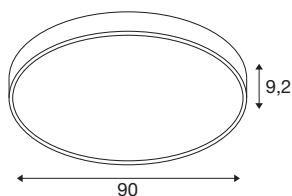

## MEDO® PRO 90

ceiling-mounted light, round, 3000/4000K, 75W, DALI, Touch, 70°, UGR<19, DC, white

With MEDO® PRO DC, you benefit from all the technical advantages of the prismatic MEDO® PRO version with UGR<19. It is DALI controllable and impresses with its service life of L80B10@50,000h, eligible energy efficiency from 120 lm/W and a higher indirect light component. Efficiency is also the order of the day when it comes to installation, which is particularly fast thanks to our EasyBase. The improved protection code IP50 and an outstanding CRI>90 colour reproduction index ensure exceptional quality. Two elegant casing colours and a CCT switch that enables you to choose between 3000 K and 4000 K lets you personalise your lighting situation. In addition, you can be sure that the MEDO® PRO DC lights will continue to shine groundbreakingly even if the power supply fails, thanks to the integrated DC driver.

### Tekniske data

Item no.	1006421
IP klasse	IP50
IK Vandalklasse	IK02
Slagfasthed	0.2 Joule
Montering	Surface
Monterings detaljer	Ceiling, Ceiling with Acc.
Dæmpbar	Ja
Dæmpningstype	DALI, Touch
Antal lamper ved videresløjning	20
Primær spænding	220-240V ~50/60Hz
Sekundær strøm / spænding	1000mA
IP Tæthedegrad	I
Watt	75 W
Omgivelsestemperatur	25 °C
Min omgivelsestemperatur	-25 °C
Max omgivelsestemperatur	45 °C
Lumen	9400/9700 lm
Farvetemperatur	3000/4000 Kelvin
Spredningsvinkel	80 °
Farve	matt white
CRI	90
UGR ≤	19

LXXBXX-data	L80B10
Højde	9.2 cm
Diameter	90 cm
Nettovægt	9.092 kg
Bruttovægt	12.984 kg
BIG WHITE side	157