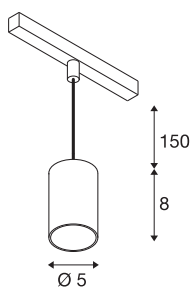

NUMINOS® XS 48V TRACK

DALI, pendant light, black / black, 8.7W, 640lm, 2700K, CRI90, 20°

High-quality minimalism across the board: the compact NUMINOS® pendant lights provide elegant yet effective illumination with a 48V track system. They also perfectly complement the most discerning room designs with their clear, cylindrical shape. The brightness, light colour (2700-K/3000K/4000K) and half-peak divergence (20°/ 40°/55°) of these DALI-compatible spotlights can be adjusted as desired. The aluminium housing is available in black, white and chrome. A CRI value over 90 ensures natural colour reproduction. The pendant lights are quick and easy to install thanks to the track adapter.

TECHNICAL DATA

Item no.	1006759
Number of different light outlets	1
IP Code	IP 20
Impact resistance class	IK 02
Impact resistance	0.2 Joule
Assembly details	Track,Track Ceiling
Dimmable	Yes
Dimming technology	DALI 2
Primary nominal voltage	48V
Secondary power / voltage	200 mA
Safety class	III
Wattage	8.7 W
Minimum ambient temperature	-20 °C
Maximum ambient temperature	35 °C
Network rated standby power	0.5 W
Lumen	640 lm
Colour temperature	2700 Kelvin
Beam angle	20 °
Color	black
CRI	90
UGR ≤	16
LXXBXX data	L80B50

Light Source

798300	
--------	---

Accessories

1005614	NUMINOS® XS , frosted diffuser
1005612	NUMINOS® XS , diffuser
1005615	NUMINOS® XS , black diffuser
1005613	NUMINOS® XS , transparent diffuser

Service life	50000 h
Risk Group	1
Height	8 cm
Diameter	5 cm
Pendant length	150 cm
Net weight	0.211 kg
Gross weight	0.226 kg
BIG WHITE Page	471