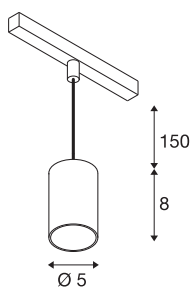

NUMINOS® XS 48V TRACK

DALI, pendant light, black / chrome, 8.7W, 720lm, 3000K, CRI90, 55°

High-quality minimalism across the board: the compact NUMINOS® pendant lights provide elegant yet effective illumination with a 48V track system. They also perfectly complement the most discerning room designs with their clear, cylindrical shape. The brightness, light colour (2700-K/3000K/4000K) and half-peak divergence (20°/ 40°/55°) of these DALI-compatible spotlights can be adjusted as desired. The aluminium housing is available in black, white and chrome. A CRI value over 90 ensures natural colour reproduction. The pendant lights are quick and easy to install thanks to the track adapter.

TECHNICAL DATA

Item no.	1006785
Number of different light outlets	1
IP Code	IP 20
Impact resistance class	IK 02
Impact resistance	0.2 Joule
Assembly details	Track,Track Ceiling
Dimmable	Yes
Dimming technology	DALI 2
Primary nominal voltage	48V
Secondary power / voltage	200 mA
Safety class	III
Wattage	8.7 W
Minimum ambient temperature	-20 °C
Maximum ambient temperature	35 °C
Network rated standby power	0.5 W
Lumen	720 lm
Colour temperature	3000 Kelvin
Beam angle	55 °
Color	black
CRI	90
UGR ≤	25
LXXBXX data	L80B50

Light Source

798303	
--------	---

Accessories

1005614	NUMINOS® XS , frosted diffuser
1005612	NUMINOS® XS , diffuser
1005615	NUMINOS® XS , black diffuser
1005613	NUMINOS® XS , transparent diffuser

Service life	50000 h
Risk Group	2
Height	8 cm
Diameter	5 cm
Pendant length	150 cm
Net weight	0.211 kg
Gross weight	0.226 kg
BIG WHITE Page	471