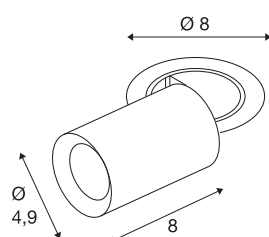

## NUMINOS® PROJECTOR XS

recessed ceiling light, 2700 K, 20°, cylindrical, white / white

Outstanding LED technology, harmonious design and a diverse range of applications: the NUMINOS® PROJECTOR recessed ceiling light effectively illuminates elegant living rooms, shops, restaurants, hotels and museums. The spot emits a high-quality light with different colour temperatures (2700K/3000K/4000K) and half-peak divergence (20°/40°/55°) that is suitable for various projects. The beam can be tilted and rotated to light up a large area. The housing is available in black or white, the decorative reflector in black, white or chrome.

### TECHNICAL DATA

Item no.	1006877
Number of different light outlets	1
Rotating or tilting	rotary bar and tiltable
Assembly	Recessed
Assembly details	Ceiling
Secondary power / voltage	200 mA
Safety class	III
Wattage	7 W
Minimum ambient temperature	-20 °C
Maximum ambient temperature	40 °C
Lumen	670 lm
Colour temperature	2700 Kelvin
Beam angle	20 °
Color	white
CRI	90
UGR ≤	16
LXXBXX data	L80B50
Service life	50000 h
Risk Group	1
Length	8 cm
Diameter	4.9 cm
Net weight	0.24 kg

Gross weight	0.257 kg
Shape of cut-out	round
Installation depth	10 cm
Installation diameter	6.8 cm
BIG WHITE Page	92