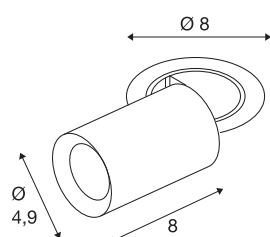

NUMINOS® PROJECTOR XS

recessed ceiling light, 2700 K, 40°, cylindrical, white / black

Outstanding LED technology, harmonious design and a diverse range of applications: the NUMINOS® PROJECTOR recessed ceiling light effectively illuminates elegant living rooms, shops, restaurants, hotels and museums. The spot emits a high-quality light with different colour temperatures (2700K/3000K/4000K) and half-peak divergence (20°/40°/55°) that is suitable for various projects. The beam can be tilted and rotated to light up a large area. The housing is available in black or white, the decorative reflector in black, white or chrome.

TECHNICAL DATA

Item no.	1006879
Number of different light outlets	1
Rotating or tilting	rotary bar and tiltable
Assembly	Recessed
Assembly details	Ceiling
Secondary power / voltage	200 mA
Safety class	III
Wattage	7 W
Minimum ambient temperature	-20 °C
Maximum ambient temperature	40 °C
Lumen	620 lm
Colour temperature	2700 Kelvin
Beam angle	40 °
Color	white
CRI	90
UGR ≤	22
LXXBXX data	L80B50
Service life	50000 h
Risk Group	1
Length	8 cm
Diameter	4.9 cm
Net weight	0.24 kg

Gross weight	0.257 kg
Shape of cut-out	round
Installation depth	10 cm
Installation diameter	6.8 cm
BIG WHITE Page	92