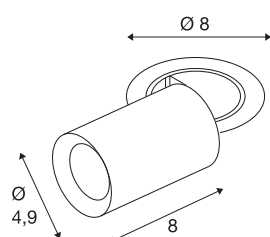

NUMINOS® PROJECTOR XS

recessed ceiling light, 2700 K, 55°, cylindrical, white / black

Outstanding LED technology, harmonious design and a diverse range of applications: the NUMINOS® PROJECTOR recessed ceiling light effectively illuminates elegant living rooms, shops, restaurants, hotels and museums. The spot emits a high-quality light with different colour temperatures (2700K/3000K/4000K) and half-peak divergence (20°/40°/55°) that is suitable for various projects. The beam can be tilted and rotated to light up a large area. The housing is available in black or white, the decorative reflector in black, white or chrome.

TECHNICAL DATA

Item no.	1006882
Number of different light outlets	1
Rotating or tilting	rotary bar and tiltable
Assembly	Recessed
Assembly details	Ceiling
Secondary power / voltage	200 mA
Safety class	III
Wattage	7 W
Minimum ambient temperature	-20 °C
Maximum ambient temperature	40 °C
Lumen	640 lm
Colour temperature	2700 Kelvin
Beam angle	55 °
Color	white
CRI	90
UGR ≤	25
LXXBXX data	L80B50
Service life	50000 h
Risk Group	1
Length	8 cm
Diameter	4.9 cm
Net weight	0.24 kg

Gross weight	0.257 kg
Shape of cut-out	round
Installation depth	10 cm
Installation diameter	6.8 cm
BIG WHITE Page	92