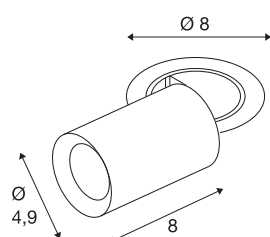

## NUMINOS® PROJECTOR XS

recessed ceiling light, 3000 K, 20°, cylindrical, black / chrome

Outstanding LED technology, harmonious design and a diverse range of applications: the NUMINOS® PROJECTOR recessed ceiling light effectively illuminates elegant living rooms, shops, restaurants, hotels and museums. The spot emits a high-quality light with different colour temperatures (2700K/3000K/4000K) and half-peak divergence (20°/40°/55°) that is suitable for various projects. The beam can be tilted and rotated to light up a large area. The housing is available in black or white, the decorative reflector in black, white or chrome.

### TECHNICAL DATA

Item no.	1006887
Number of different light outlets	1
Rotating or tilting	rotary bar and tiltable
Assembly	Recessed
Assembly details	Ceiling
Secondary power / voltage	200 mA
Safety class	III
Wattage	7 W
Minimum ambient temperature	-20 °C
Maximum ambient temperature	40 °C
Lumen	730 lm
Colour temperature	3000 Kelvin
Beam angle	20 °
Color	black
CRI	90
UGR ≤	16
LXXBXX data	L80B50
Service life	50000 h
Risk Group	1
Length	8 cm
Diameter	4.9 cm
Net weight	0.24 kg

Gross weight	0.257 kg
Shape of cut-out	round
Installation depth	10 cm
Installation diameter	6.8 cm
BIG WHITE Page	92