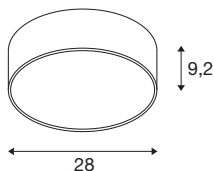

MEDO® PRO 30

wall- and ceiling-mounted light, round, 3000/4000K, 10W, DALI, Touch, 110°, black

Our design classic MEDO® has a new high-output addition: the MEDO® PRO. It impresses with its service life of L80B10@50,000h, eligible energy efficiency from 120 lm/W and a higher indirect light component. Efficiency is also the order of the day when it comes to installation, which is particularly fast thanks to our EasyBase. The improved protection code IP50 and an outstanding CRI>90 colour reproduction index ensure exceptional quality. Two elegant casing colours and a CCT switch that enables you to choose between 3000 K and 4000 K lets you personalise your lighting situation. The MEDO® PRO is available as a DALI and phase version, additionally you have the choice between opal (UGR<25) and prismatic (UGR<19) glass. As your most demanding projects deserve only the best lighting.

Tekniske data

Item no.	1007286
Antal lysåbninger	2
IP klasse	IP50
IK Vandalklasse	IK02
Slagfasthed	0.2 Joule
Montering	Surface
Monterings detaljer	Ceiling,Ceiling with Acc.,Wall
Dæmpbar	Ja
Dæmpningstype	DALI,Touch
Antal lamper ved videresløjning	20
Primær spænding	220-240V ~50/60Hz
Sekundær strøm / spænding	250mA
IP Tæthedsgrad	I
Watt	10 W
Omgivelsestemperatur	25 °C
Min omgivelsestemperatur	-20 °C
Max omgivelsestemperatur	45 °C
Lumen	1350/1350 lm
Farvetemperatur	3000/4000 Kelvin
Spredningsvinkel	110 °
Farve	matt black
CRI	90

UGR ≤	25
LXXBXX-data	L80B10
Højde	9.2 cm
Diameter	28 cm
Nettovægt	1.505 kg
Bruttovægt	2.122 kg
BIG WHITE side	152