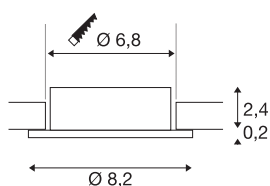

NEW TRIA® 68

ceiling installation ring, D: 8.2 H: 2.6 cm, IP 20, aluminium

Discover the new generation of our NEW TRIA® series and configure an individual lighting experience. A modular element is the square or round mounting ring, which is available as a pivoting and rotating or all-round protected IP 65 version. In the colours black, white, rose gold or brushed aluminium, it blends harmoniously into any room ambience. For easy assembly, the mounting ring, specially designed for a hole diameter of 68mm, is supplied with clip and leaf springs.

TECHNICAL DATA

Item no.	1007335
IP Code	IP 20
Assembly	Recessed
Assembly details	Ceiling
Color	aluminium
Height	2.6 cm
Diameter	8.2 cm
Net weight	0.06 kg
Gross weight	0.064 kg
Shape of cut-out	round
Installation diameter	6.8 cm
BIG WHITE Page	126