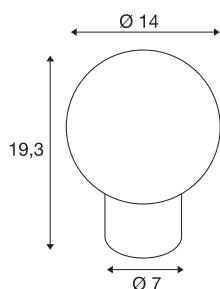

LITTLE SUN

table lamp, G9, IP20, bronze

The new design and elegant style of the LITTLE SUN table lamp is sure to put a smile on every face. This is also highlighted with two trendsetting colours - red copper and antique bronze - in which the little sunshine measuring 140 mm in diameter can be found. The premium glass design and G9 retrofit base for replaceable luminaires also ensure that the LITTLE SUN is a highlight on any table.

TECHNICAL DATA

Item no.	1007365
Socket	G9
Lamp	LED G9
Number of sockets	1
Lamps included	No
IP Code	IP 20
Assembly	Mobile
Primary nominal voltage	220-240V ~50/60Hz
Safety class	II
Wattage	3.6 W
Minimum ambient temperature	-20 °C
Maximum ambient temperature	40 °C
Color	bronze
Height	19.3 cm
Diameter	14 cm
Net weight	1.18 kg
Gross weight	1.263 kg
BIG WHITE Page	443