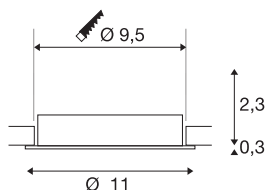

NEW TRIA® 95

ceiling installation ring, D: 11 H: 2.6 cm, IP 20, aluminium

Discover the new generation of our NEW TRIA® series and configure an individual lighting experience. The mounting ring, which is available as a swivelling and recessed version, is a modular element. In the colours black, white, rose gold or brushed aluminium, it blends harmoniously into any room ambience. For easy installation, the mounting ring, specially designed for a hole diameter of 95mm, comes with clip springs.

Tekniske data

Item no.	1007445
IP klasse	IP20
Farve	brushed aluminium
Højde	2.6 cm
Diameter	11 cm
Nettovægt	0.1 kg
Bruttovægt	0.13 kg
Installations diameter	9.5 cm
BIG WHITE side	126

Tilbehør

1007409	NEW TRIA®, LED module, round, 2700K, 38°, PHASE, black
1007410	NEW TRIA®, LED module, round, 3000K, 38°, PHASE, black
1007412	NEW TRIA®, LED module, round, 3000K, 60°, PHASE, black
1007411	NEW TRIA®, LED module, round, 2700K, 60°, PHASE, black