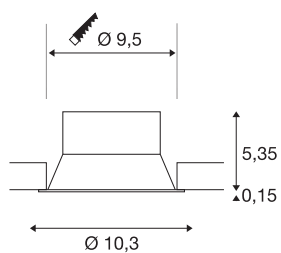

NEW TRIA® 95

ceiling installation ring, recessed, D: 10.3 H: 5.5 cm, IP 20, black

Discover the new generation of our NEW TRIA® series and configure an individual lighting experience. The mounting ring, which is available as a swivelling and recessed version, is a modular element. In the colours black, white, rose gold or brushed aluminium, it blends harmoniously into any room ambience. For easy installation, the mounting ring, specially designed for a hole diameter of 95mm, comes with clip springs.

TECHNICAL DATA

Item no.	1007452
IP Code	IP 20
Assembly	Recessed
Assembly details	Ceiling
Color	black
Height	5.5 cm
Diameter	10.3 cm
Net weight	0.11 kg
Gross weight	0.118 kg
Shape of cut-out	round
Installation diameter	9.5 cm
BIG WHITE Page	126