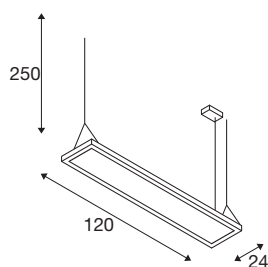

TECHNICAL DATA

Item no.	1007468
Number of different light outlets	2
IP Code	IP 20
Impact resistance class	IK 03
Impact resistance	0.35 Joule
Assembly	Surface
Assembly details	Ceiling
Dimmable	Yes
Dimming technology	DALI,Touch
Primary nominal voltage	200-240V ~50/60Hz
Secondary power / voltage	1200 mA
Safety class	I
Wattage	50 W
Minimum ambient temperature	-20 °C
Maximum ambient temperature	45 °C
Number of luminaires at LS B16A	45
Number of luminaires at LS C16A	45
Level of inrush current	4.75 A
Duration of inrush current	162 µs
Stroboscopic effect (SVM)	0.4
Lumen	6100 lm
Colour temperature	4000 Kelvin

Light Source

1807476	
1807474	

Beam angle	80 °
Color	black
CRI	80
UGR ≤	19
LXXBXX data	L80B10
Service life	50000 h
Risk Group	0
Length	120 cm
Height	24 cm
Depth	3.28 cm
Pendant length	250 cm
Net weight	5.1 kg
Gross weight	5.457 kg
BIG WHITE Page	287