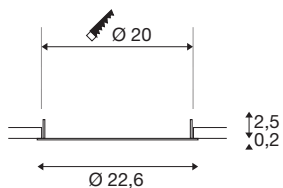

DOWNLIGHT V 200

slightly recessed cover white

Discover our new technical product range: SLVtec. With state-of-the-art LED technology, we offer energy-efficient and functional lighting solutions for indoor and outdoor use. From wet room lights to high-bay spotlights – our high-quality products impress with functionality and a fair price-performance ratio. These include the DOWNLIGHT V 200 recessed light, available in white or black with a flat or slightly recessed cover. With a power consumption of 15W or 21W, the light colour (3000K/4000K) and light intensity (2350lm/2490lm) are adjustable via dip switch. For this purpose, the DOWNLIGHT V 200 is quickly and easily installed thanks to the integrated connection box of the LED driver. Decide in favour of SLVtec today.

TECHNICAL DATA

Item no.	1007486
Assembly	Recessed
Assembly details	Ceiling
Color	white
Height	2.5 cm
Diameter	22.6 cm
Net weight	0.081 kg
Gross weight	0.087 kg
Shape of cut-out	round
Installation depth	5.5 cm
Installation diameter	20 cm