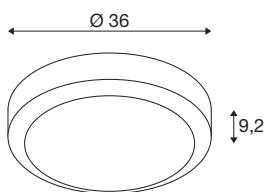

OUTDOOR BULKHEAD V 360

20W 830/840 IP65 IK10

Discover our new technical product range: SLVtec. With state-of-the-art LED technology, we offer energy-efficient and functional lighting solutions for indoor and outdoor use. From wet room lights to high-bay spotlights – our high-quality products impress with functionality and a fair price-performance ratio. These include the OUTDOOR BULKHEAD V light, which is perfectly protected in all weathers thanks to its protection code IP65 and robust aluminium housing. The light colour (3000K/4000K/6500K) and light intensity (1750lm/1850lm/1900lm) can be easily changed via dip switches. And while the removable cover makes for easy installation, the optional motion sensor helps save energy. Decide in favour of SLVtec today.

TECHNICAL DATA

Item no.	1007514
IP Code	IP 65
Impact resistance class	IK 10
Assembly	Surface
Assembly details	Ceiling, Wall
Primary nominal voltage	200-240V ~50/60Hz
Secondary power / voltage	500 mA
Safety class	I
Wattage	20 W
Ambient temperature	25 °C
Minimum ambient temperature	-20 °C
Maximum ambient temperature	45 °C
Operating efficiency (LOR)	62,5
Number of luminaires at LS B16A	38
Number of luminaires at LS C16A	63
Level of inrush current	8.6 A
Duration of inrush current	282 µs
Stroboscopic effect (SVM)	0
Lumen	1750/1850/1900 lm
Colour temperature	3000/4000/6500 Kelvin
Beam angle	110 °
Color	black

Light Source

CRI	80
LXXBXX data	L80B50
Service life	50000 h
Risk Group	0
Height	9.2 cm
Diameter	36 cm
Net weight	2.5 kg
Gross weight	2.675 kg