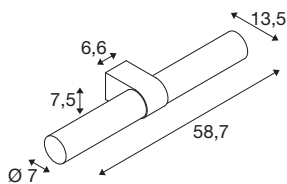

LYGANT double

wall-mounted light, 3000K, 11W, white

The LYGANT wall-mounted light brings modern, elegant and exclusive SLV design to every bathroom. The premium stainless steel-finished, two-lamp version is available in four trendsetting colours. The opaque internal diffuser emits a warm-white (3000K), colour-neutral light (CRI>90) via the transparent glass shade with lines to create a feel-good oasis in any room. Thanks to its IP44 protection class, the LYGANT is naturally also protected against water spray.

Tekniske data

Item no.	1007617
IP klasse	IP44
Montering	Surface
Monterings detaljer	Wall
Primær spænding	220-240V ~50/60Hz
Sekundær strøm / spænding	500mA
IP Tæthedsgrad	I
Watt	11 W
Min omgivelsestemperatur	-20 °C
Max omgivelsestemperatur	35 °C
Lumen	800 lm
Farvetemperatur	3000 Kelvin
Farve	matt white
CRI	90
LXXBXX-data	L70B50
Længde	13.5 cm
Bredde	7.5 cm
Højde	58.7 cm
Nettovægt	2.219 kg
Bruttovægt	3.129 kg
BIG WHITE side	325