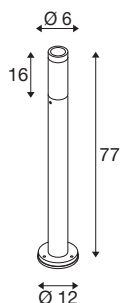

S-TUBE 75

free-standing lamp, GU10, 10W, black

The new S-TUBE wall-mounted light captivates with its modern and elegant design. This outdoor light with its IP65 protection rating, GU10 base for replaceable LED lamps and tiltable and pivoting spotlight offers everything you need for flexible light management. The S-TUBE is also quick and easy to install thanks to its open cable end.

TECHNICAL DATA

Item no.	1007652
Socket	GU10
Number of sockets	1
IP Code	IP65
Impact resistance class	IK 06
Assembly details	Ground
Primary nominal voltage	220-240V ~50/60Hz
Safety class	I
Wattage	10 W
Minimum ambient temperature	-20 °C
Maximum ambient temperature	40 °C
Color	black
Height	77 cm
Diameter	6 cm
Net weight	1.41 kg
Gross weight	1.509 kg
BIG WHITE Page	603