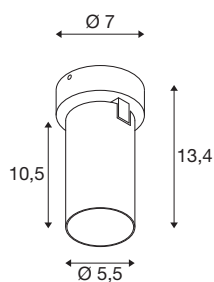

KAMI

wall and ceiling-mounted light, 1x max. 10W, GU10, white/gold

While the members of the KAMi family combine their modern, minimalist design, their characters remain quite different: the new single-lamp wall and ceiling-mounted light emits a high-quality light that can be adjusted as required. The extremely narrow spotlight with a diameter of 5.5 cm is available in black or white with gold, white and black inner rings. The housing can also be removed which makes it easy to replace the GU10 (QPAR 51) luminaire.

TECHNICAL DATA

Item no.	1007716
Socket	GU10
Lamp	LED GU10 51mm
Number of sockets	1
Lamps included	No
Tilt range	90 °
Horizontal rotation range	350 °
IP Code	IP20
Impact resistance class	IK 02
Impact resistance	0.2 Joule
Assembly	Surface
Assembly details	Ceiling, Wall
Primary nominal voltage	220-240V ~50/60Hz
Safety class	I
Wattage	10 W
Minimum ambient temperature	-20 °C
Maximum ambient temperature	45 °C
Color	white
Length	11.4 cm
Width	7 cm
Height	8.2 cm
Net weight	0.36 kg

Gross weight	0.385 kg
--------------	----------