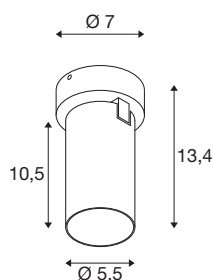

KAMI

wall and ceiling-mounted light, 1x max. 10W, GU10, white

While the members of the KAMi family combine their modern, minimalist design, their characters remain quite different: the new single-lamp wall and ceiling-mounted light emits a high-quality light that can be adjusted as required. The extremely narrow spotlight with a diameter of 5.5 cm is available in black or white with gold, white and black inner rings. The housing can also be removed which makes it easy to replace the GU10 (QPAR 51) luminaire.

TECHNICAL DATA

Item no.	1007720
Socket	GU10
Lamp	LED GU10 51mm
Number of sockets	1
Lamps included	No
Tilt range	90 °
Horizontal rotation range	350 °
IP Code	IP20
Impact resistance class	IK 02
Impact resistance	0.2 Joule
Assembly	Surface
Assembly details	Ceiling, Wall
Primary nominal voltage	220-240V ~50/60Hz
Safety class	I
Wattage	10 W
Minimum ambient temperature	-20 °C
Maximum ambient temperature	45 °C
Color	white
Length	11.4 cm
Width	7 cm
Height	8.2 cm
Net weight	0.36 kg

Gross weight	0.385 kg
--------------	----------