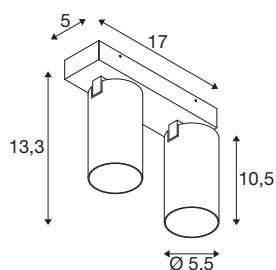

KAMI

ceiling-mounted light, double, 2x max. 10W, GU10, white/black

While the members of the KAMi family combine their modern, minimalist design, their characters remain quite different: the new twin-lamp ceiling-mounted light emits a high-quality light that can be adjusted as required. The extremely narrow spotlight with a diameter of 5.5 cm is available in black or white with gold, white and black inner rings. The housing can also be removed which makes it easy to replace the GU10 (QPAR 51) luminaire.

TECHNICAL DATA

Item no.	1007724
Socket	GU10
Lamp	LED GU10 51mm
Number of sockets	2
Lamps included	No
Tilt range	90 °
Horizontal rotation range	350 °
IP Code	IP20
Impact resistance class	IK 02
Impact resistance	0.2 Joule
Assembly	Surface
Assembly details	Ceiling
Primary nominal voltage	220-240V ~50/60Hz
Safety class	I
Wattage	10 W
Minimum ambient temperature	-20 °C
Maximum ambient temperature	45 °C
Color	white
Length	17 cm
Width	12.5 cm
Height	8.2 cm
Net weight	0.68 kg

Gross weight	0.728 kg
--------------	----------