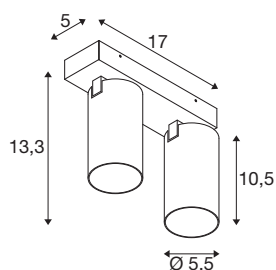

KAMI

ceiling-mounted light, double, 2x max. 10W, GU10, white

While the members of the KAMi family combine their modern, minimalist design, their characters remain quite different: the new twin-lamp ceiling-mounted light emits a high-quality light that can be adjusted as required. The extremely narrow spotlight with a diameter of 5.5 cm is available in black or white with gold, white and black inner rings. The housing can also be removed which makes it easy to replace the GU10 (QPAR 51) luminaire.

TECHNICAL DATA

Item no.	1007726
Socket	GU10
Lamp	LED GU10 51mm
Number of sockets	2
Lamps included	No
Tilt range	90 °
Horizontal rotation range	350 °
IP Code	IP20
Impact resistance class	IK 02
Impact resistance	0.2 Joule
Assembly	Surface
Assembly details	Ceiling
Primary nominal voltage	220-240V ~50/60Hz
Safety class	I
Wattage	10 W
Minimum ambient temperature	-20 °C
Maximum ambient temperature	45 °C
Color	white
Length	17 cm
Width	12.5 cm
Height	8.2 cm
Net weight	0.68 kg

Gross weight	0.728 kg
--------------	----------