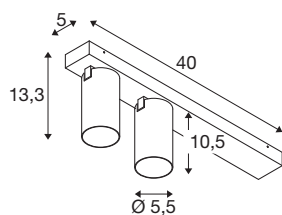

KAMI

ceiling-mounted light, double, long, 2x max. 10W, GU-10, white/black

While the members of the KAMi family combine their modern, minimalist design, their characters remain quite different: the new twin-lamp and extra-long ceiling-mounted light emits a high-quality light that can be adjusted as required. The extremely narrow spotlight with a diameter of 5.5 cm is available in black or white with gold, white and black inner rings. The housing can also be removed which makes it easy to replace the GU10 (QPAR 51) luminaire.

TECHNICAL DATA

Item no.	1007730
Socket	GU10
Lamp	LED GU10 51mm
Number of sockets	2
Lamps included	No
Tilt range	90 °
Horizontal rotation range	350 °
IP Code	IP20
Impact resistance class	IK 02
Impact resistance	0.2 Joule
Assembly	Surface
Assembly details	Ceiling
Primary nominal voltage	220-240V ~50/60Hz
Safety class	I
Wattage	10 W
Minimum ambient temperature	-20 °C
Maximum ambient temperature	45 °C
Color	white
Length	40 cm
Width	12.5 cm
Height	8.2 cm
Net weight	0.8 kg

Gross weight	0.856 kg
--------------	----------