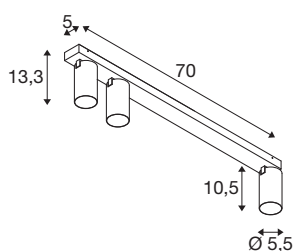

## KAMI

ceiling-mounted light, 3x max. 10W, GU10, white/black

While the members of the KAMi family combine their modern, minimalist design, their characters remain quite different: the new triple-lamp ceiling-mounted light emits a high-quality light that can be adjusted as required. The extremely narrow spotlight with a diameter of 5.5 cm is available in black or white with gold, white and black inner rings. The housing can also be removed which makes it easy to replace the GU10 (QPAR 51) luminaire.

## TECHNICAL DATA

Item no.	1007736
Socket	GU10
Lamp	LED GU10 51mm
Number of sockets	3
Lamps included	No
Tilt range	90 °
Horizontal rotation range	350 °
IP Code	IP20
Impact resistance class	IK 02
Impact resistance	0.2 Joule
Assembly	Surface
Assembly details	Ceiling
Primary nominal voltage	220-240V ~50/60Hz
Safety class	I
Wattage	10 W
Minimum ambient temperature	-20 °C
Maximum ambient temperature	45 °C
Color	white
Length	70 cm
Width	12.5 cm
Height	8.2 cm
Net weight	1.34 kg

Gross weight	1.434 kg
--------------	----------