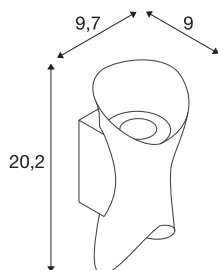

## TECHNICAL DATA

Item no.	1007806
Number of different light outlets	2
IP Code	IP65
Impact resistance class	IK 07
Impact resistance	0.2 Joule
Assembly	Surface
Assembly details	Wall
Dimmable	Yes
Dimming technology	trailing edge
Number of through-wires	65
Primary nominal voltage	220-240V ~50Hz
Secondary power / voltage	95 mA
Safety class	I
Wattage	7.5 W
Minimum ambient temperature	-20 °C
Maximum ambient temperature	45 °C
Number of luminaires at LS B16A	213
Number of luminaires at LS C16A	213
Level of inrush current	3.44 A
Duration of inrush current	48.4 µs
Temperature at glass (light emission)	58 °C
Stroboscopic effect (SVM)	0.01

## Light Source

1907083	
---------	-----------------------------------------------------------------------------------

<b>Lumen</b>	810 lm
<b>Colour temperature</b>	2700 Kelvin
<b>Beam angle</b>	60 °
<b>Color</b>	white
<b>CRI</b>	80
<b>LXXBXX data</b>	L80B50
<b>Service life</b>	50000 h
<b>Risk Group</b>	1
<b>Width</b>	9.7 cm
<b>Height</b>	20.2 cm
<b>Depth</b>	9 cm
<b>Net weight</b>	0.62 kg
<b>Gross weight</b>	0.663 kg