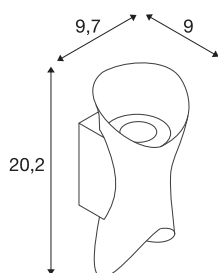

TECHNICAL DATA

Item no.	1007807
Number of different light outlets	2
IP Code	IP65
Impact resistance class	IK 07
Impact resistance	0.2 Joule
Assembly	Surface
Assembly details	Wall
Dimmable	Yes
Dimming technology	trailing edge
Number of through-wires	65
Primary nominal voltage	220-240V ~50Hz
Secondary power / voltage	95 mA
Safety class	I
Wattage	7.5 W
Minimum ambient temperature	-20 °C
Maximum ambient temperature	45 °C
Number of luminaires at LS B16A	213
Number of luminaires at LS C16A	213
Level of inrush current	3.44 A
Duration of inrush current	48.4 µs
Temperature at glass (light emission)	58 °C
Stroboscopic effect (SVM)	0.01

Light Source

1907083	
---------	---

Lumen	810 lm
Colour temperature	2700 Kelvin
Beam angle	60 °
Color	black
CRI	80
LXXBXX data	L80B50
Service life	50000 h
Risk Group	1
Width	9.7 cm
Height	20.2 cm
Depth	9 cm
Net weight	0.62 kg
Gross weight	0.663 kg