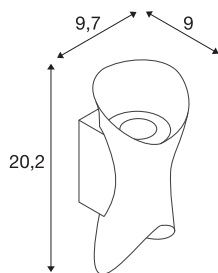

TECHNICAL DATA

| | |
|---------------------------------------|----------------|
| Item no. | 1007808 |
| Number of different light outlets | 2 |
| IP Code | IP65 |
| Impact resistance class | IK 07 |
| Impact resistance | 0.2 Joule |
| Assembly | Surface |
| Assembly details | Wall |
| Dimmable | Yes |
| Dimming technology | trailing edge |
| Number of through-wires | 65 |
| Primary nominal voltage | 220-240V ~50Hz |
| Secondary power / voltage | 95 mA |
| Safety class | I |
| Wattage | 7.5 W |
| Minimum ambient temperature | -20 °C |
| Maximum ambient temperature | 45 °C |
| Number of luminaires at LS B16A | 213 |
| Number of luminaires at LS C16A | 213 |
| Level of inrush current | 3.44 A |
| Duration of inrush current | 48.4 µs |
| Temperature at glass (light emission) | 58 °C |
| Stroboscopic effect (SVM) | 0.01 |

Light Source

| | |
|---------|---|
| 1907083 |  |
|---------|---|

| | |
|---------------------------|-------------|
| Lumen | 770 lm |
| Colour temperature | 2700 Kelvin |
| Beam angle | 60 ° |
| Color | black |
| CRI | 80 |
| LXXBXX data | L80B50 |
| Service life | 50000 h |
| Risk Group | 1 |
| Width | 9.7 cm |
| Height | 20.2 cm |
| Depth | 9 cm |
| Net weight | 0.62 kg |
| Gross weight | 0.663 kg |