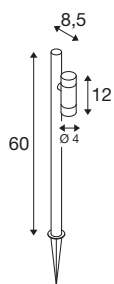

HELIA SLIM Pole

single, LED outdoor free-standing light, black IP65 3000K

With its minimalist design and black finish, the HELIA SLIM free-standing lamp blends naturally into any outdoor environment. While the warm white light (3000 K) radiates a particularly cosy atmosphere, the high-quality coating makes long-lasting use (L70B50, 50,000h) possible even near the coast. Thanks to the 1.5 m cable with Schuko plug (IP44), the location of the bollard light, which is equipped with 6 W lamp heads and 38° optics, can be easily varied.

TECHNICAL DATA

Item no.	1007868
Number of different light outlets	1
Rotating or tilting	Tiltable
IP Code	IP65
Impact resistance class	IK 03
Assembly	Mobile
Primary nominal voltage	220-240V ~50/60Hz
Secondary power / voltage	500 mA
Safety class	I
Wattage	6 W
Minimum ambient temperature	-20 °C
Maximum ambient temperature	40 °C
Number of luminaires at LS B16A	116
Number of luminaires at LS C16A	116
Level of inrush current	4.92 A
Duration of inrush current	94 µs
Temperature at glass (light emission)	60 °C
Stroboscopic effect (SVM)	0
Lumen	450 lm
Colour temperature	3000 Kelvin
Beam angle	38 °
Color	black

Light Source

1116699	
---------	---

CRI	80
LXXBXX data	L70B50
Service life	50000 h
Risk Group	1
Width	12 cm
Height	60 cm
Depth	8.5 cm
Net weight	0.77 kg
Gross weight	0.824 kg