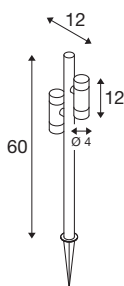

HELIA SLIM Pole

double, LED outdoor free-standing light, black IP65 3000K

With its minimalist design and black finish, the HELIA SLIM free-standing lamp blends naturally into any outdoor environment. While the warm white light (3000 K) radiates a particularly cosy atmosphere, the high-quality coating makes long-lasting use (L70B50, 50,000h) possible even near the coast. Thanks to the 1.5 m cable with Schuko plug (IP44), the location of the bollard light, which is equipped with 6 W lamp heads and 38° optics, can be easily varied.

TECHNICAL DATA

Item no.	1007869
Number of different light outlets	2
Rotating or tilting	Tiltable
IP Code	IP65
Impact resistance class	IK 03
Assembly	Mobile
Primary nominal voltage	220-240V ~50/60Hz
Secondary power / voltage	500 mA
Safety class	I
Wattage	12 W
Minimum ambient temperature	-20 °C
Maximum ambient temperature	40 °C
Number of luminaires at LS B16A	116
Number of luminaires at LS C16A	116
Level of inrush current	4.92 A
Duration of inrush current	94 µs
Temperature at glass (light emission)	60 °C
Stroboscopic effect (SVM)	0
Lumen	900 lm
Colour temperature	3000 Kelvin
Beam angle	38 °
Color	black

Light Source

1116699	
---------	---

CRI	80
LXXBXX data	L70B50
Service life	50000 h
Risk Group	1
Width	12 cm
Height	60 cm
Depth	12 cm
Net weight	0.96 kg
Gross weight	1.027 kg