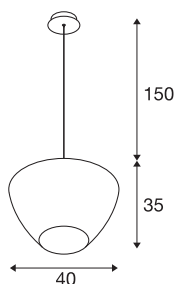

PANTILO CONVEX 40

pendant light, 150cm, E27, max. 40W, copper

PANTILO CONVEX is the name of the SLV pendant light with a unique design, whose outwardly curved glass shade is now also available in the colours copper, gold and white. The various cable lengths (150 cm / 250 cm), which can also be shortened, cover all installation heights. A suspended highlight in glass for hotels, restaurants or private living spaces, whose eye-catching effect can be further enhanced by installing several lights as a cloud.

TECHNICAL DATA

Item no.	1007876
Socket	E27
IP Code	IP20
Assembly	Surface
Assembly details	Ceiling
Primary nominal voltage	220-240V ~50/60Hz
Safety class	I
Wattage	40 W
Ambient temperature	25 °C
Color	chrome
Height	35 cm
Diameter	40 cm
Pendant length	150 cm
Net weight	2.7 kg
Gross weight	2.889 kg

Recommended lamp

1005305	A60 E27 Mirrorhead , chrome LED light, 7.5W 2700K CRI90 180°
1005265	ST64 E27 , gold LED ligh- t, 7.5W 2500K CRI90 320°
1005303	A60 E27 , transparent LED light, 7.5W 2700K CRI90 320°
1005286	QT14 G9 , White LED light, 3.6W 3000K CRI90 300°