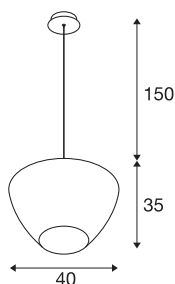

## PANTILO CONVEX 40

pendant light, 150cm, E27, max. 40W, gold

PANTILO CONVEX is the name of the SLV pendant light with a unique design, whose outwardly curved glass shade is now also available in the colours copper, gold and white. The various cable lengths (150 cm / 250 cm), which can also be shortened, cover all installation heights. A suspended highlight in glass for hotels, restaurants or private living spaces, whose eye-catching effect can be further enhanced by installing several lights as a cloud.

## TECHNICAL DATA

Item no.	1007877
Socket	E27
IP Code	IP20
Assembly	Surface
Assembly details	Ceiling
Primary nominal voltage	220-240V ~50/60Hz
Safety class	I
Wattage	40 W
Ambient temperature	25 °C
Color	chrome
Height	35 cm
Diameter	40 cm
Pendant length	150 cm
Net weight	2.7 kg
Gross weight	2.889 kg

## Recommended lamp

1005305	A60 E27 Mirrorhead , chrome LED light, 7.5W 2700K CRI90 180°
1005265	ST64 E27 , gold LED ligh- t, 7.5W 2500K CRI90 320°
1005303	A60 E27 , transparent LED light, 7.5W 2700K CRI90 320°
1005286	QT14 G9 , White LED light, 3.6W 3000K CRI90 300°