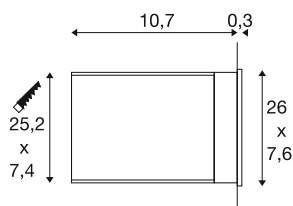

BRICK MESH

recessed wall light, rectangular, 3000K, 5W, IP55, black

Do you want to illuminate stairs, entrances, ramps or paths without glare? The BRICK Mesh recessed wall light produces light optimised for orientation that is extremely durable and weatherproof with a service life of 50,000 hours and an IP65 protection rating. As the luminaire body is installed completely inside the wall via a recessed pot, there is no risk of accidents. The otherwise closed knock-out openings on the side or rear ensure that the housing is not soiled when installed in concrete walls.

Tekniske data

Item no.	1008481
IP klasse	IP65
IK Vandalklasse	IK08
Slagfæthed	5 Joule
Montering	Recessed
Antal lamper ved videresløjning	64
Primær spænding	220-240V ~50/60 Hz
Sekundær strøm / spænding	500 mA
IP Tæthedsgrad	I
Watt	5 W
Min omgivelsestemperatur	-20 °C
Max omgivelsestemperatur	40 °C
Lumen	150 lm
Farvetemperatur	3000 Kelvin
Farve	stainless steel
CRI	80
Længde	26 cm
Bredde	11 cm
Højde	7.6 cm
Nettovægt	1.235 kg
Bruttovægt	1.335 kg
Indbygnings længde	25.2 cm

Indbygningsbredde	7.5 cm
Indbygningsdybde	10.7 cm