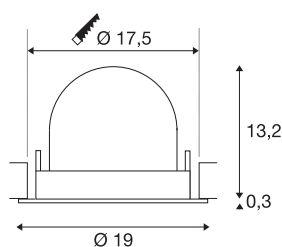

## TECHNICAL DATA

Item no.	1009913
Number of different light outlets	1
Rotating or tilting	rotary bar and tiltable
IP Code	IP20
Assembly	Recessed
Assembly details	Ceiling
Secondary power / voltage	700 mA
Safety class	III
Wattage	24 W
Minimum ambient temperature	-20 °C
Maximum ambient temperature	40 °C
Lumen	3800 lm
Colour temperature	4000 Kelvin
Beam angle	40 °
Color	white
CRI	90
UGR ≤	19
Service life	50000 h
Risk Group	1
Height	13.5 cm
Diameter	19 cm
Net weight	0.85 kg

Gross weight	1.1 kg
Shape of cut-out	round
Installation depth	13.5 cm
Installation diameter	17.5 cm