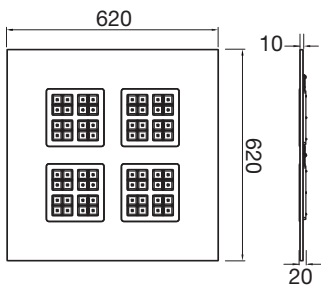

TECHNICAL DATA

| | |
|---------------------------------|-----------------------|
| Item no. | 1010578 |
| IP Code | IP20 |
| Impact resistance class | IK 02 |
| Assembly | Recessed |
| Assembly details | Ceiling |
| Primary nominal voltage | 220-240V ~0/50/60 Hz |
| Secondary power / voltage | 500-1100 mA |
| Safety class | II |
| Wattage | 17 W |
| Ambient temperature | 80 °C |
| Minimum ambient temperature | -20 °C |
| Maximum ambient temperature | 40 °C |
| Number of luminaires at LS B16A | 27 |
| Number of luminaires at LS C16A | 45 |
| Level of inrush current | 19.1 A |
| Duration of inrush current | 220 µs |
| Lumen | 2809 / 6538 lm |
| Colour temperature | 3000/4000/5000 Kelvin |
| Beam angle | 80 ° |
| Color | black |
| CRI | 80 |
| UGR ≤ | 19 |

| | |
|---------------------|----------|
| Service life | 100000 h |
| Risk Group | 1 |
| Length | 62 cm |
| Width | 62 cm |
| Height | 2 cm |
| Net weight | 3.2 kg |
| Gross weight | 3.4 kg |