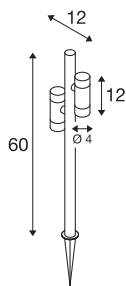

HELIA SLIM Pole

double, LED outdoor floor lamp, IP65, 2200 K, black

With its minimalist design and black surface, the HELIA SLIM floor lamp blends naturally into any outdoor environment. While the warm white light (either 2,200 K or 3,000 K) creates a particularly cosy atmosphere, the high-quality coating makes long-term use (L70B50, 50,000 h) even in coastal areas. The location of the bollard light, equipped with 6 W light heads and 38° optics, can be easily varied thanks to the 1.5 m long cable with Schuko plug (IP44).

TECHNICAL DATA

Item no.	1011033
Number of different light outlets	2
Rotating or tilting	tiltable
IP Code	IP65
Impact resistance class	IK 03
Impact resistance	0.35 Joule
Assembly	Mobile
Primary nominal voltage	220-240V ~50/60 Hz
Secondary power / voltage	150 mA
Safety class	I
Wattage	12 W
Minimum ambient temperature	-20 °C
Maximum ambient temperature	40 °C
Number of luminaires at LS B16A	28
Number of luminaires at LS C16A	59
Level of inrush current	10 A
Duration of inrush current	300 µs
Temperature at glass (light emission)	60 °C
Lumen	1000 lm
Colour temperature	2200 Kelvin
Beam angle	38 °
Color	black

Light Source

CRI	80
Service life	50000 h
Risk Group	1
Width	12 cm
Height	60 cm
Depth	12 cm
Net weight	0.983 kg
Gross weight	1.05 kg