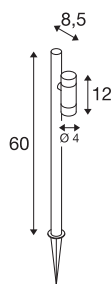

HELIA SLIM Pole

single, LED outdoor floor lamp, IP65, 2200 K, black

With its minimalist design and black surface, the HELIA SLIM floor lamp blends naturally into any outdoor environment. While the warm white light (either 2,200 K or 3,000 K) creates a particularly cosy atmosphere, the high-quality coating makes long-term use (L70B50, 50,000 h) even in coastal areas. The location of the bollard light, equipped with 6 W light heads and 38° optics, can be easily varied thanks to the 1.5 m long cable with Schuko plug (IP44).

TECHNICAL DATA

Item no.	1011034
Number of different light outlets	1
Rotating or tilting	tiltable
IP Code	IP65
Impact resistance class	IK 03
Impact resistance	0.35 Joule
Assembly	Mobile
Primary nominal voltage	220-240V ~50/60 Hz
Secondary power / voltage	150 mA
Safety class	I
Wattage	6 W
Minimum ambient temperature	-20 °C
Maximum ambient temperature	40 °C
Number of luminaires at LS B16A	28
Number of luminaires at LS C16A	59
Level of inrush current	10 A
Duration of inrush current	300 µs
Temperature at glass (light emission)	60 °C
Lumen	500 lm
Colour temperature	2200 Kelvin
Beam angle	38 °
Color	black

Light Source

CRI	80
Service life	50000 h
Risk Group	1
Width	12 cm
Height	60 cm
Depth	8.5 cm
Net weight	0.772 kg
Gross weight	0.83 kg