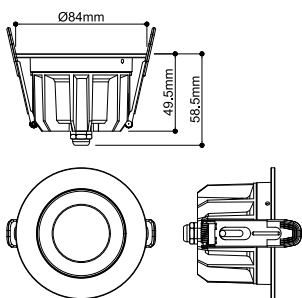

DOWNLIGHT P

84 12 HG 830 60 ML DALI WH IP54

Discreet and universal: the UNIVERSAL DOWNLIGHT PHASE recessed light creates targeted lighting thanks to its narrow beam angle of 38 degrees. The IP65 protection class rating means it is protected against dirt and even jets of water. The colour temperature (2700/3000/4000/6500 K) can be selected via the CCT switch before installation. Natural colour reproduction is achieved with a CRI of over 90. And the Quick Connector Box ensures the downlight is quick and easy to install. You can also use the separately available decorative ring, which comes in white, black, gold or chrome.

TECHNICAL DATA

Item no.	1011289
IP Code	IP20/IP54
Impact resistance class	IK 08
Dimmable	Yes
Dimming technology	DALI
Primary nominal voltage	220-240V ~50/60 Hz
Secondary power / voltage	150/200 mA
Safety class	II
Wattage	6 W
Minimum ambient temperature	-20 °C
Maximum ambient temperature	40 °C
Number of luminaires at LS B16A	36
Number of luminaires at LS C16A	60
Level of inrush current	7.9 A
Duration of inrush current	2.6 µs
Lumen	520 / 1450 lm
Colour temperature	3000 Kelvin
Beam angle	60 °
Color	white
CRI	80
Depth	5.7 cm
Diameter	8.6 cm

Light Source

2544945	
---------	---

Net weight	0.35 kg
Gross weight	0.43 kg