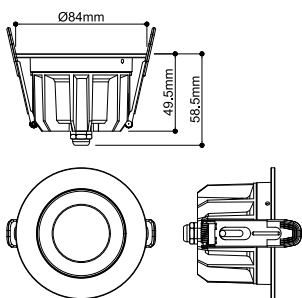

DOWNLIGHT P

84 12 HG 830 60 ML WH IP54

Discreet and universal: the UNIVERSAL DOWNLIGHT PHASE recessed light creates targeted lighting thanks to its narrow beam angle of 38 degrees. The IP65 protection class rating means it is protected against dirt and even jets of water. The colour temperature (2700/3000/4000/6500 K) can be selected via the CCT switch before installation. Natural colour reproduction is achieved with a CRI of over 90. And the Quick Connector Box ensures the downlight is quick and easy to install. You can also use the separately available decorative ring, which comes in white, black, gold or chrome.

TECHNICAL DATA

Item no.	1011290
IP Code	IP20/IP54
Impact resistance class	IK 08
Primary nominal voltage	220-240V ~50/60 Hz
Secondary power / voltage	150/200 mA
Safety class	II
Wattage	6 W
Minimum ambient temperature	-20 °C
Maximum ambient temperature	40 °C
Number of luminaires at LS B16A	36
Number of luminaires at LS C16A	60
Level of inrush current	7.9 A
Duration of inrush current	2.6 µs
Lumen	530 / 1470 lm
Colour temperature	3000 Kelvin
Beam angle	60 °
Color	white
CRI	80
Depth	5.7 cm
Diameter	8.6 cm
Net weight	0.35 kg
Gross weight	0.43 kg