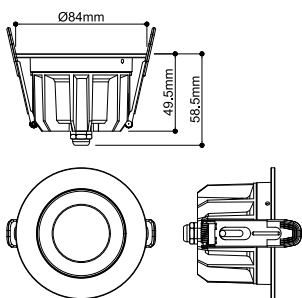

## DOWNLIGHT P

84 12 WM 830 60 ML WH IP54

Discreet and universal: the UNIVERSAL DOWNLIGHT PHASE recessed light creates targeted lighting thanks to its narrow beam angle of 38 degrees. The IP65 protection class rating means it is protected against dirt and even jets of water. The colour temperature (2700/3000/4000/6500 K) can be selected via the CCT switch before installation. Natural colour reproduction is achieved with a CRI of over 90. And the Quick Connector Box ensures the downlight is quick and easy to install. You can also use the separately available decorative ring, which comes in white, black, gold or chrome.

## TECHNICAL DATA

Item no.	1011291
IP Code	IP20/IP54
Impact resistance class	IK 08
Primary nominal voltage	220-240V ~50/60 Hz
Secondary power / voltage	150/200 mA
Safety class	II
Wattage	6 W
Minimum ambient temperature	-20 °C
Maximum ambient temperature	40 °C
Number of luminaires at LS B16A	36
Number of luminaires at LS C16A	60
Level of inrush current	7.9 A
Duration of inrush current	2.6 µs
Lumen	530 / 1480 lm
Colour temperature	3000 Kelvin
Beam angle	60 °
Color	white
CRI	80
Depth	5.7 cm
Diameter	8.6 cm
Net weight	0.35 kg
Gross weight	0.43 kg