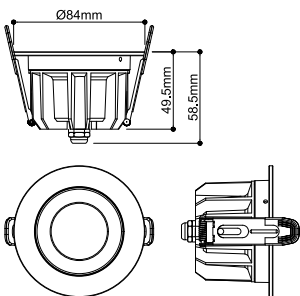

DOWNLIGHT P

84 12 WM 830 60 ML DALI WH IP54

Discreet and universal: the UNIVERSAL DOWNLIGHT PHASE recessed light creates targeted lighting thanks to its narrow beam angle of 38 degrees. The IP65 protection class rating means it is protected against dirt and even jets of water. The colour temperature (2700/3000/4000/6500 K) can be selected via the CCT switch before installation. Natural colour reproduction is achieved with a CRI of over 90. And the Quick Connector Box ensures the downlight is quick and easy to install. You can also use the separately available decorative ring, which comes in white, black, gold or chrome.

TECHNICAL DATA

Item no.	1011292
IP Code	IP20/IP54
Impact resistance class	IK 08
Dimmable	Yes
Dimming technology	DALI
Primary nominal voltage	220-240V ~50/60 Hz
Secondary power / voltage	150/200 mA
Safety class	II
Wattage	6 W
Minimum ambient temperature	-20 °C
Maximum ambient temperature	40 °C
Number of luminaires at LS B16A	36
Number of luminaires at LS C16A	60
Level of inrush current	7.9 A
Duration of inrush current	2.6 µs
Lumen	540 / 1470 lm
Colour temperature	3000 Kelvin
Beam angle	60 °
Color	white
CRI	80
Depth	5.7 cm
Diameter	8.6 cm

Light Source

2544945	
---------	---

Net weight	0.35 kg
Gross weight	0.43 kg