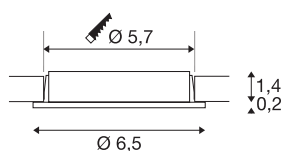

DL 126

recessed fitting, LED, 2700K, round, chrome, 2.8W

The DL 126 recessed fitting impresses with its low height and it is therefore ideal for use with low installation depths. The six long-life SMD LEDs with a total power output of 3W ensure that you have the necessary level of illumination. The recessed fitting is available in white, chrome and brushed metal. A suitable 12V direct current power supply is needed for operation. This luminaire contains built-in warm-white LED lamps.

TECHNICAL DATA

Item no.	112162
IP Code	IP 20
Assembly	Recessed
Assembly details	Ceiling,Wall
Primary nominal voltage	12V
Safety class	III
Wattage	2.8 W
Lumen	170 lm
Colour temperature	2700 Kelvin
Beam angle	90 °
Color	chrome
CRI	80
LXXBXX data	L70B50
Service life	60000 h
Risk Group	0
Height	1.6 cm
Diameter	6.5 cm
Net weight	0.122 kg
Gross weight	0.147 kg
Shape of cut-out	round
Installation depth	1.4 cm
Installation diameter	5.7 cm