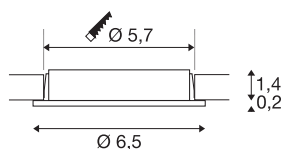

DL 126

recessed fitting, LED, 2700K, round, brushed metal, 2.8W

The DL 126 recessed fitting impresses with its low height and it is therefore ideal for use with low installation depths. The six long-life SMD LEDs with a total power output of 3W ensure that you have the necessary level of illumination. The recessed fitting is available in white, chrome and brushed metal. A suitable 12V direct current power supply is needed for operation. This luminaire contains built-in warm-white LED lamps.

TECHNICAL DATA

Item no.	112165
IP Code	IP 20
Assembly	Recessed
Assembly details	Ceiling,Wall
Primary nominal voltage	12V
Safety class	III
Wattage	2.8 W
Lumen	170 lm
Colour temperature	2700 Kelvin
Beam angle	90 °
Color	grey
CRI	80
LXXBXX data	L70B50
Service life	60000 h
Risk Group	0
Height	1.6 cm
Diameter	6.5 cm
Net weight	0.115 kg
Gross weight	0.136 kg
Shape of cut-out	round
Installation depth	1.4 cm
Installation diameter	5.7 cm