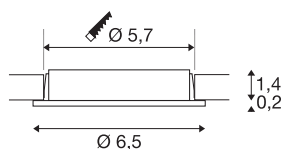

DL 126

recessed fitting, LED SMD, 3000K, round, white, max. 3W, incl. leaf springs

The DL 126 recessed fitting impresses with its low height and it is therefore ideal for use with low installation depths. The six long-life SMD LEDs with a total power output of 3W ensure that you have the necessary level of illumination. The recessed fitting is available with a shutter coloured white, chrome and brushed metal. A suitable 12V direct current power supply is needed for operation. This luminaire contains built-in warm-white LED lamps.

TECHNICAL DATA

Item no.	112221
IP Code	IP 20
Assembly	Recessed
Assembly details	Ceiling, Wall
Primary nominal voltage	12V
Safety class	III
Wattage	2.8 W
Lumen	170 lm
Colour temperature	3000 Kelvin
Beam angle	90 °
Color	white
CRI	80
LXXBXX data	L70B50
Service life	60000 h
Risk Group	0
Height	1.6 cm
Diameter	6.5 cm
Net weight	0.114 kg
Gross weight	0.146 kg
Shape of cut-out	round
Installation depth	1.4 cm
Installation diameter	5.7 cm