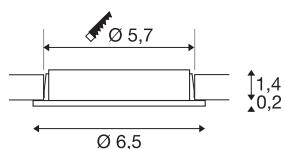

## DL 126

recessed fitting, LED, 3000K, round, brushed metal, 2.8 W, incl. leaf springs

The DL 126 recessed fitting impresses with its low height and it is therefore ideal for use with low installation depths. The six long-life SMD LEDs with a total power output of 3W ensure that you have the necessary level of illumination. The recessed fitting is available with a shutter coloured white, chrome and brushed metal. A suitable 12V direct current power supply is needed for operation. This luminaire contains built-in warm-white LED lamps.

## TECHNICAL DATA

Item no.	112225
IP Code	IP 20
Assembly	Recessed
Assembly details	Ceiling,Wall
Primary nominal voltage	12V
Safety class	III
Wattage	2.8 W
Lumen	170 lm
Colour temperature	3000 Kelvin
Beam angle	90 °
Color	grey
CRI	80
LXXBXX data	L70B50
Service life	60000 h
Risk Group	0
Height	1.6 cm
Diameter	6.5 cm
Net weight	0.11 kg
Gross weight	0.132 kg
Shape of cut-out	round
Installation depth	1.4 cm
Installation diameter	5.7 cm