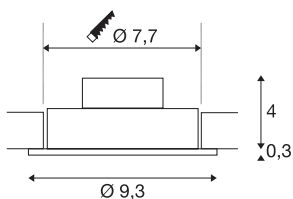

## NEW TRIA 1 SET

recessed fitting, LED, 2700K, round, white, 38°, incl. driver, clip springs

The simplicity and effectiveness of the NEW TRIA 1 SET is captivating. It is available in black, white, or brushed aluminium, in round or square form as well as single-headed or as multi-lamp. Equipped with a powerful, warm white premium COB LED in a tiltable mount, as well as LED driver included in the scope of supply, the set can be used in any lighting situation. The electrical connection is made directly to the 230V mains supply.

### Tekniske data

Item no.	113871
IP klasse	IP20
Montering	Recessed
Monterings detaljer	Ceiling
Primær spænding	220-240V ~50/60Hz
Sekundær strøm / spænding	350mA
IP Tæthedegrad	II
Watt	8 W
Min omgivelsestemperatur	-20 °C
Max omgivelsestemperatur	40 °C
Lumen	645 lm
Farvetemperatur	2700 Kelvin
Spredningsvinkel	38 °
Farve	white
CRI	80
LXXBXX-data	L70B50
Højde	3.5 cm
Diameter	9.3 cm
Nettovægt	0.233 kg
Bruttovægt	0.281 kg
Indbygningsdybde	4 cm
Installations diameter	7.7 cm